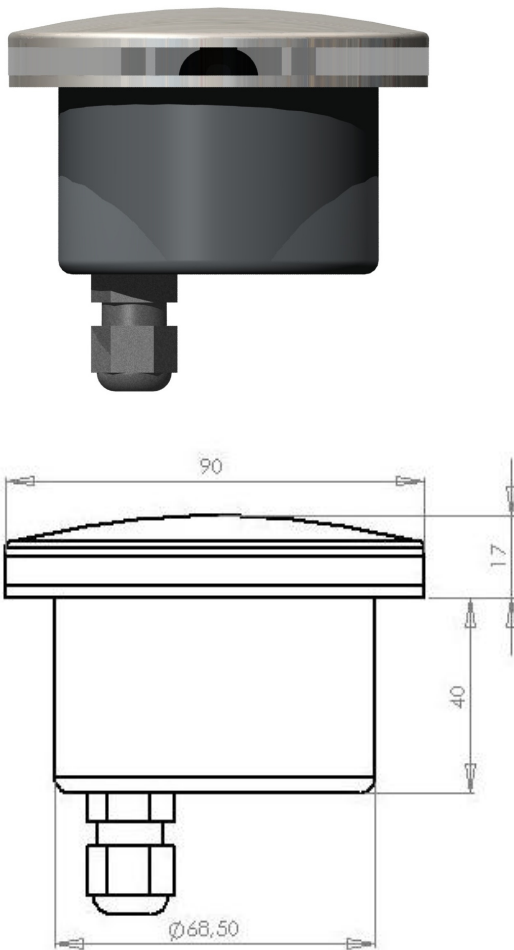

PRODUCTSPECIFICATIE
Lumipower M2

Manufacturer : Paleco B.V.
Description : Lumipower M2
Product code : 805.500.046^02
Products : Luxeon 1/3 Watt
Application : Roundabout

Value Proposition:

- High output, 1/3 Watt luxeon for 50,000+ hours of operation
- Available in white, warm white, green, Cyan, blue, royal blue, red, red-orange and amber.
- Stainless steel hardware 316L
- Alloy 4 1/2mm European norm 50/83
- Waterproof IP 68
- No IR or UV in the light beam
- Dimensions Round 90 x 20