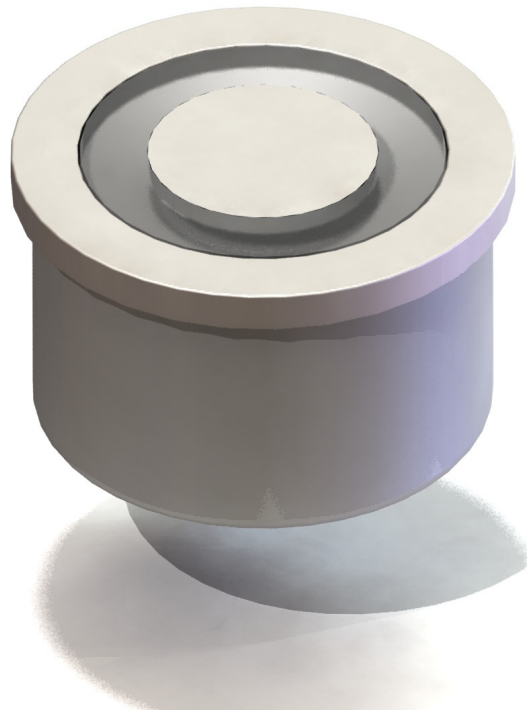

PRODUCTSPECIFICATIE
Lumipower M5

Manufacturer : Paleco B.V.
Description : Lumipower M5
Product code : 806.500.049
Products : Luxeon 1/3 Watt
Application : Roundabout

Value Proposition:

- High output, 1/3 Watt luxeon for 50,000+ hours of operation
- Available in white, warm white, green, cyan, blue, royal blue, red, red-orange and amber.
- Stainless steel hardware 316L
- Alloy 4 1/2mm European norm 50/83
- Waterproof IP 68
- No IR or UV in the light beam