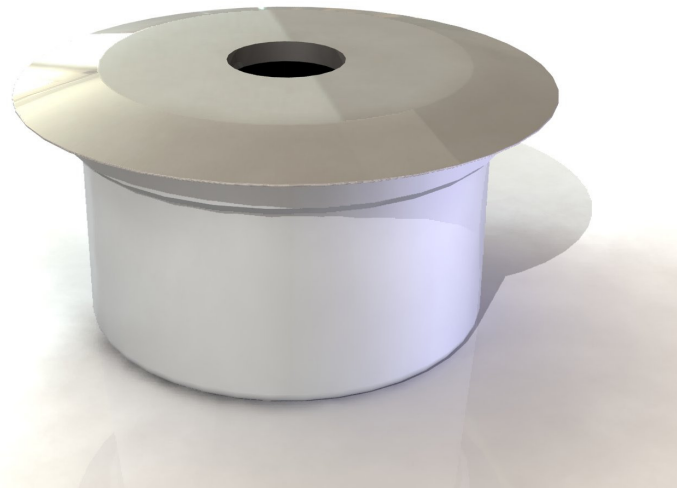

PRODUCTSPECIFICATIE
Lumipower M7

Manufacturer : Paleco B.V.
Description : Lumipower M7
Product code : 805.500.005
Products : Luxeon 1/3 Watt
Application : Roundabout

Value Proposition:

- High output, 1/3 Watt luxeon for 50,000+ hours of operation
- Available in white, warm white, green, cyan, blue, royal blue, red, red-orange and amber.
- Stainless steel hardware 316L
- Alloy 4 1/2mm European norm 50/83
- Waterproof IP 68
- No IR or UV in the light beam